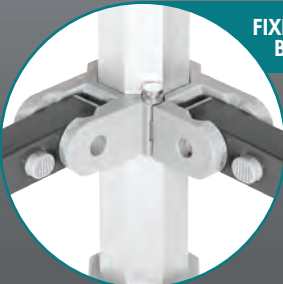

FEATURES

- Steel Railskirt Support Hardware
- Locking Center Support Leg
- New Push Button Pin Release
- Professional Grade Fabric
- Compact for Easy Transport and Storage
- Fixed Attachment Bracket
- Available in 8 Stock or 11 Custom Fabric Colors
- Custom Printing Available

FEATURES & SPECIFICATIONS

PROFESSIONAL GRADE

All of our professional grade Railskirts come with an abrasion resistant and stylish corner patch.

PROFESSIONAL GRADE FABRIC

Higher quality professional grade fabric brings greater durability and color longevity.

RAILSKIRT HARDWARE

CENTER BRACKET

Upgraded Center Bracket now employs a comfortable and easy-to-use Push Button attach/detach technology.

PUSH BUTTON PIN

New Push Button Pin release system is improved, and comfortable to use. No more sore fingers!

FIXED CORNER BRACKETS

ENDEAVOR™ Octagon Frame

E-Z UP Professional Frame

AVAILABLE COLORS

STOCK COLORS

PREMIUM COLORS

CUSTOM GRAPHIC OPTIONS

- Professional Grade Fabric
- Available in 8 Stock or 11 Custom Fabric Colors
- Custom Printing Available