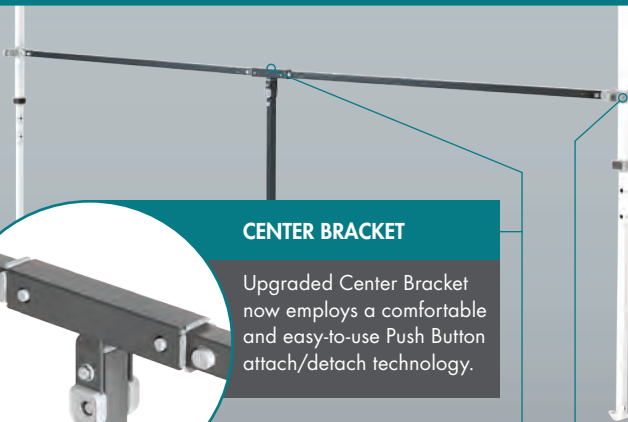

FEATURES

- Steel Railskirt Support Hardware
- Locking Center Support Leg
- New Push Button Pin Release
- Professional Grade Fabric
- Compact for Easy Transport and Storage
- Fixed Attachment Bracket
- Available in 8 Stock or 11 Custom Fabric Colors
- Custom Printing Available

FEATURES & SPECIFICATIONS

PROFESSIONAL GRADE

All of our professional grade Railskirts come with an abrasion resistant and stylish corner patch.

PROFESSIONAL GRADE FABRIC

Higher quality professional grade fabric brings greater durability and color longevity.

RAILSKIRT HARDWARE

CENTER BRACKET

Upgraded Center Bracket now employs a comfortable and easy-to-use Push Button attach/detach technology.

PUSH BUTTON PIN

New Push Button Pin release system is improved, and comfortable to use. No more sore fingers!

FIXED CORNER BRACKETS

ENDEAVOR™ Octagon Frame

E-Z UP Professional Frame

AVAILABLE COLORS

STOCK COLORS

PREMIUM COLORS

CUSTOM GRAPHIC OPTIONS

- Professional Grade Fabric
- Available in 8 Stock or 11 Custom Fabric Colors
- Custom Printing Available