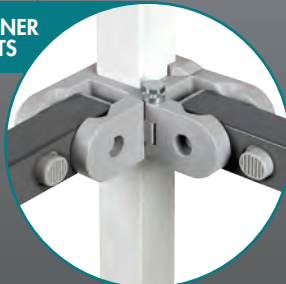

FEATURES

- Steel Railskirt Support Hardware
- Locking Center Support Leg
- New Push Button Pin Release
- Professional Grade Fabric
- Compact for Easy Transport and Storage
- Fixed Attachment Bracket
- Available in 8 Stock or 11 Custom Fabric Colors
- Custom Printing Available

RAILSKIRT HARDWARE

CENTER BRACKET

Upgraded Center Bracket now employs a comfortable and easy-to-use Push Button attach/detach technology.

PUSH BUTTON PIN

New Push Button Pin release system is improved, and comfortable to use. No more sore fingers!

FIXED CORNER BRACKETS

ENDEAVOR™ Octagon Frame

E-Z UP Professional Frame

AVAILABLE COLORS

STOCK COLORS

PREMIUM COLORS

CUSTOM GRAPHIC OPTIONS

- Professional Grade Fabric
- Available in 8 Stock or 11 Custom Fabric Colors
- Custom Printing Available