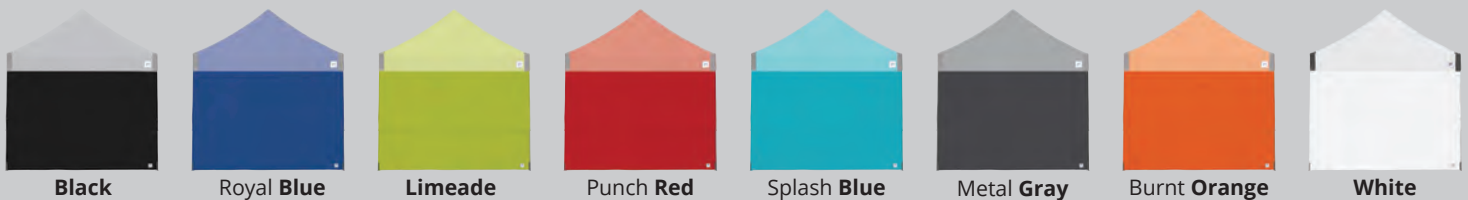

E-Z UP® SIDEWALLS

INSTANT SHADE. INSTANT PROTECTION. INSTANT PRIVACY.

Enhance your shelter with E-Z UP® Sidewalls. Attach one Sidewall for extra sun shade and wind block or create a fully enclosed shelter with four Sidewalls. Available with NEW colors and upgraded features that coordinate perfectly with our recreational E-Z UP® Instant Shelters®. And, the Quick Attachment Truss Clips make securing your Sidewall to your shelter fast and E-Z. Each Sidewall comes with its own convenient storage bag.

SPECIFICATIONS

- Quick Attachment Truss Clips for Fast and E-Z Attachment to Your E-Z UP® Instant Shelter®
- Stylized Reinforcements in Bottom Corners
- Silver Coat UV Protection (Vista™, Dome®); Clear UV Coating (Pyramid™, Vantage™)
- Box Dimensions: 10" x 8.5" x 2.5"
- Includes Protective Carry Bag
- Available in Sizes to Fit:
 - 8' x 8' Vista™ Sport
 - 10' x 10' & 12' x 12' Vista™
 - 10' x 10' Dome®
 - 10' x 10' Pyramid™
 - 10' x 10' Vantage™

AVAILABLE COLORS

For Pyramid™ & Vantage™ Instant Shelters®

For Vista™ Sport, Vista™ & Dome® Instant Shelters®

E-Z UP® SIDEWALLS

NEW

IT'S LIKE A SUN VISOR FOR YOUR SHELTER.

When you need to extend your shade, choose an E-Z UP® Half Wall. A Half Wall provides extra shade when the sun is lower on the horizon. Available in NEW colors that coordinate perfectly with our E-Z UP® Instant Shelters®. And, the Quick Attachment Truss Clips make securing your Half Wall to your shelter fast and E-Z. Each Half Wall comes with its own convenient storage bag.