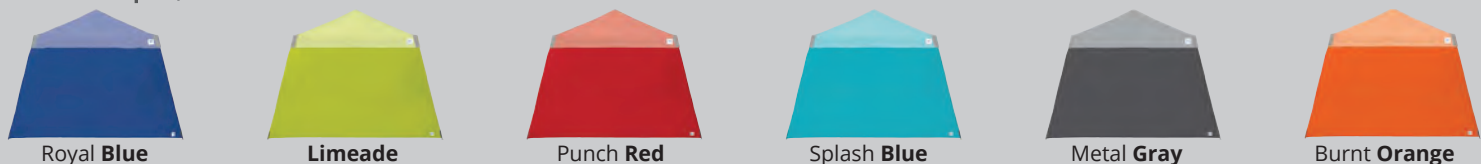

E-Z UP® SIDEWALLS

INSTANT SHADE. INSTANT PROTECTION. INSTANT PRIVACY.

Enhance your shelter with E-Z UP® Sidewalls. Attach one Sidewall for extra sun shade and wind block or create a fully enclosed shelter with four Sidewalls. Available with NEW colors and upgraded features that coordinate perfectly with our recreational E-Z UP® Instant Shelters®. And, the Quick Attachment Truss Clips make securing your Sidewall to your shelter fast and E-Z. Each Sidewall comes with its own convenient storage bag.

SPECIFICATIONS

- Quick Attachment Truss Clips for Fast and E-Z Attachment to Your E-Z UP® Instant Shelter®
- Stylized Reinforcements in Bottom Corners
- Silver Coat UV Protection (Vista™, Dome®); Clear UV Coating (Pyramid™, Vantage™)
- Box Dimensions: 10" x 8.5" x 2.5"
- Includes Protective Carry Bag
- Available in Sizes to Fit:
 - 8' x 8' Vista™ Sport
 - 10' x 10' & 12' x 12' Vista™
 - 10' x 10' Dome®
 - 10' x 10' Pyramid™
 - 10' x 10' Vantage™

AVAILABLE COLORS

For Pyramid™ & Vantage™ Instant Shelters®

For Vista™ Sport, Vista™ & Dome® Instant Shelters®

E-Z UP® SIDEWALLS

NEW

IT'S LIKE A SUN VISOR FOR YOUR SHELTER.

When you need to extend your shade, choose an E-Z UP® Half Wall. A Half Wall provides extra shade when the sun is lower on the horizon. Available in NEW colors that coordinate perfectly with our E-Z UP® Instant Shelters®. And, the Quick Attachment Truss Clips make securing your Half Wall to your shelter fast and E-Z. Each Half Wall comes with its own convenient storage bag.