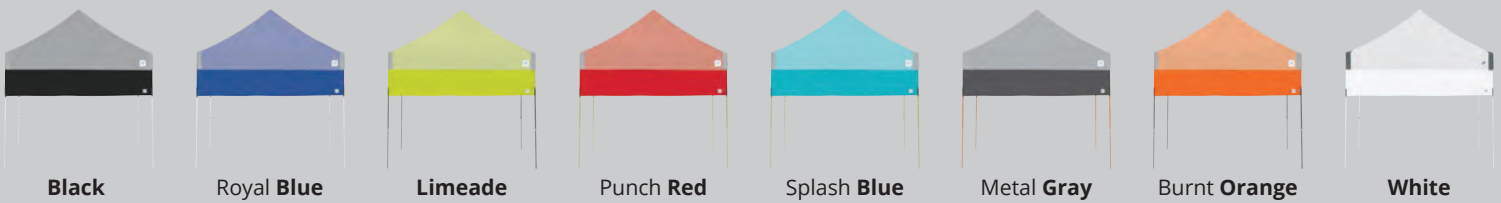

AVAILABLE COLORS

For Pyramid™ & Vantage™ Instant Shelters®